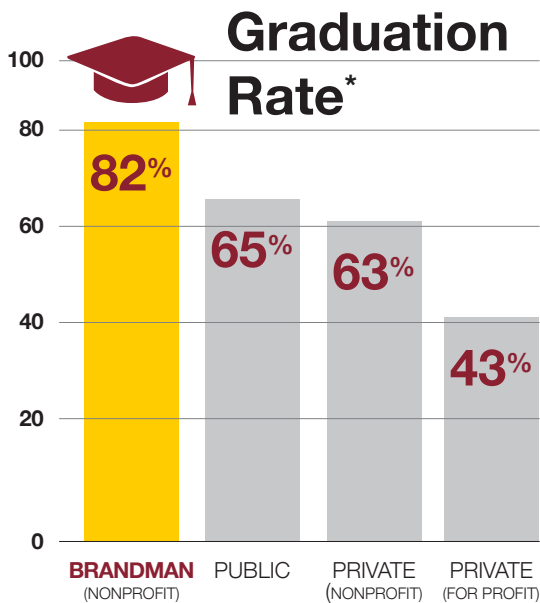

Why Brandman?

The numbers speak for themselves.

Our culture of support helps our students reach their educational goals.

of Brandman students **work** while **completing** a program